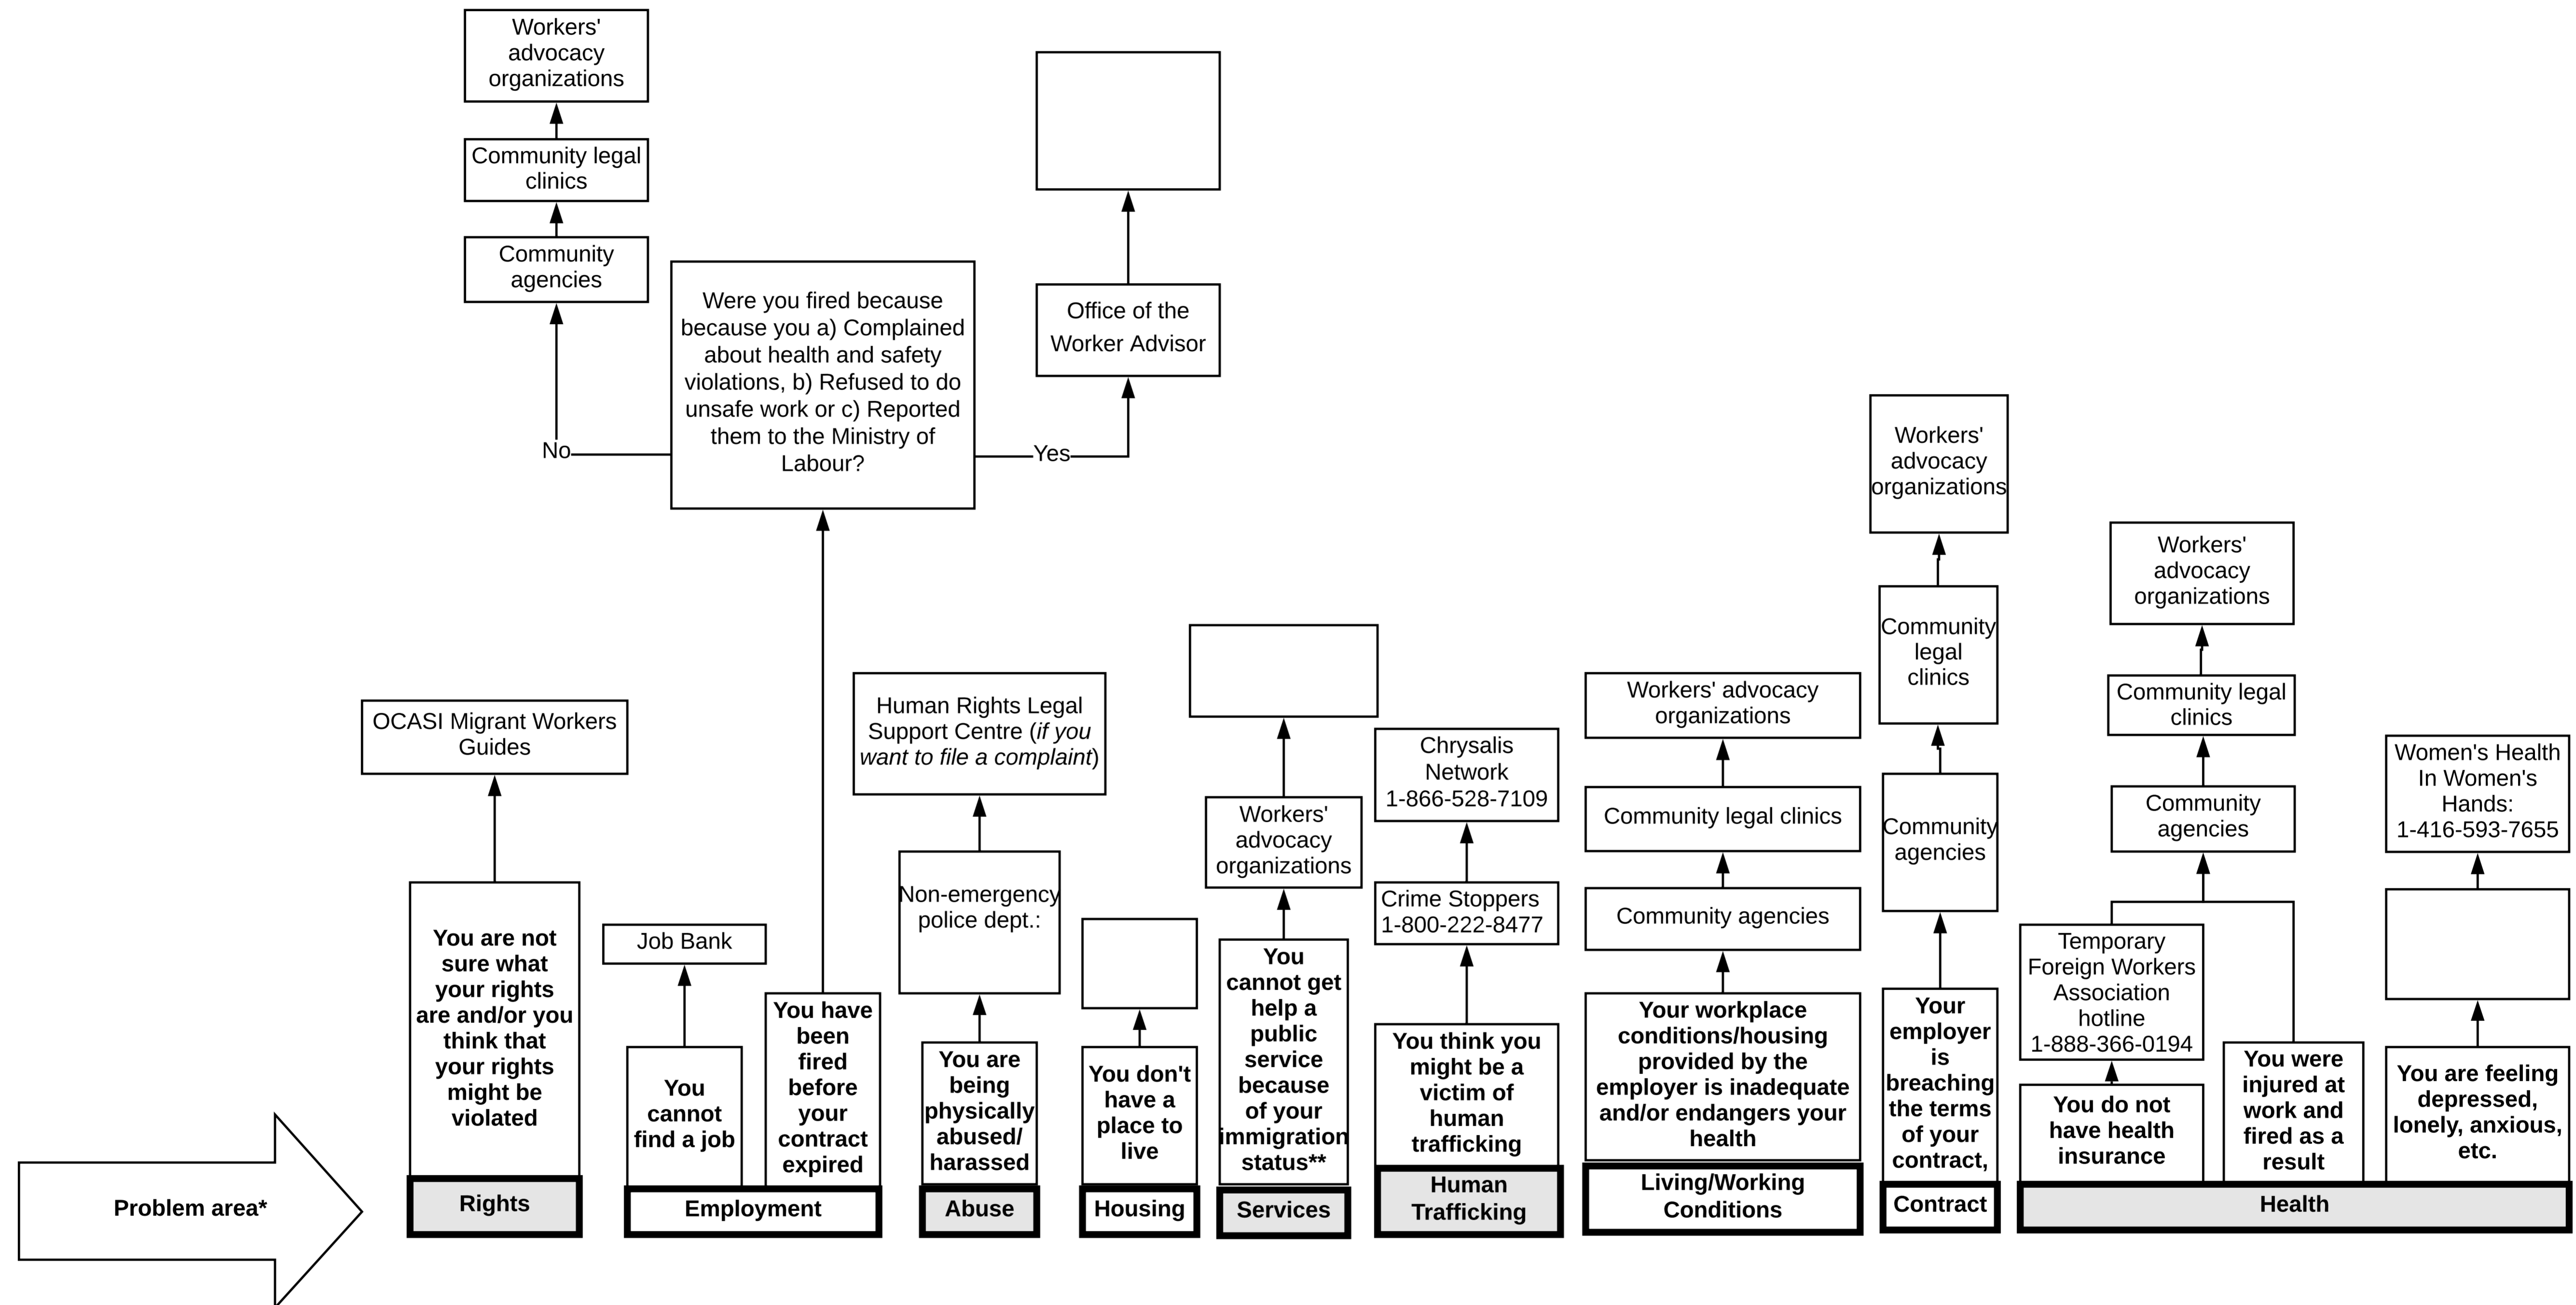

Directory Template for Migrant Workers Seeking Support

This is a template that churches and community organizations can use to create a directory of local organizations that can support migrant workers in their area. Please choose problems areas that are most relevant to simplify the chart.

This resource has been developed based on:
OCASI. 2015. Migrant Worker Guides. <http://www.migrantworkerguide.ca/guides/>

** If your city is a sanctuary city, you should have access to municipal services regardless of your immigration status. To find out if your city is a sanctuary city go to:
<http://canadianlabour.ca/sanctuary-cities>